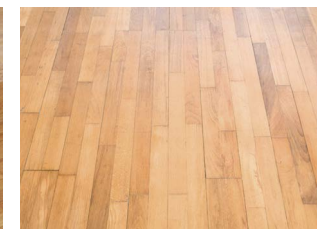

Il parquet avrà nuova vita e un look fresco.